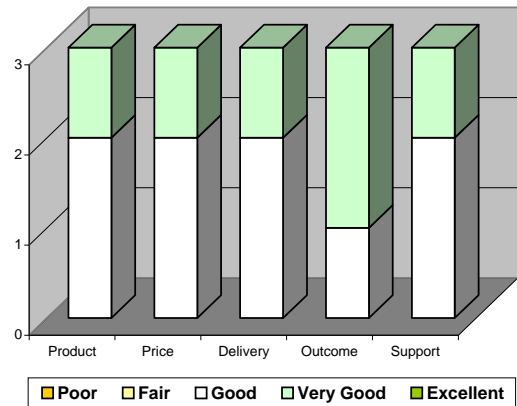

# Key Performance Indicators - Environmental / Quality Control - 2010

2009 Fuel saved = 23%

Job close-off sheet - Our client's feedback ratings

2009 Miles travelled

Job close-off sheet - How IREMS rate ourselves

Training feedback results