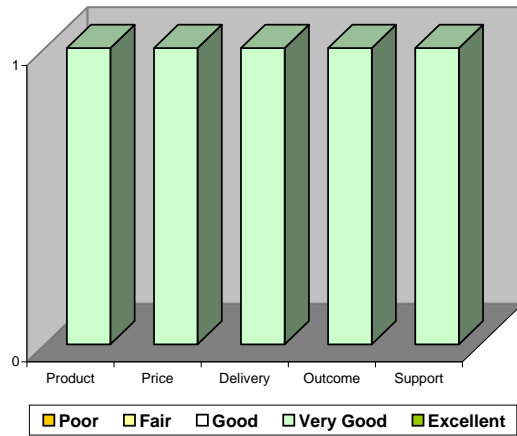

# Key Performance Indicators - Environmental / Quality Control - 2010

2009 Fuel saved = 23%

Job close-off sheet - Our client's feedback ratings

2009 Miles travelled

Job close-off sheet - How IREMS rate ourselves

Training feedback results