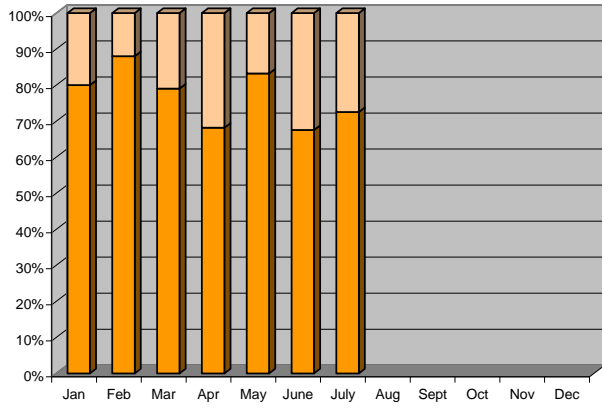

# Key Performance Indicators - Environmental / Quality Control - 2010

2009 Fuel saved = 23%

Job close-off sheet - Our client's feedback ratings

2009 Miles travelled

Job close-off sheet - How IREMS rate ourselves

Training feedback results