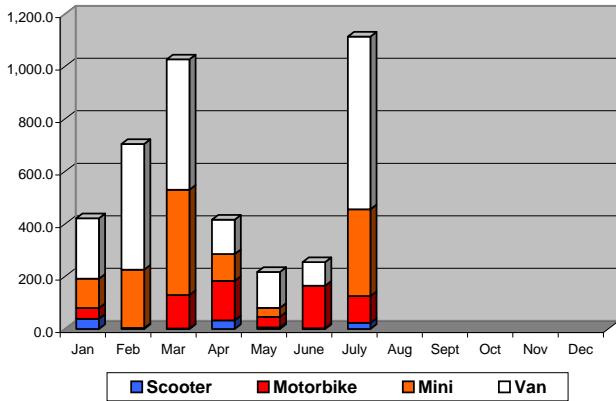

# Key Performance Indicators - Environmental / Quality Control - 2010

2009 Fuel saved = 23%

Job close-off sheet - Our client's feedback ratings

2009 Miles travelled

Job close-off sheet - How IREMS rate ourselves

Training feedback results